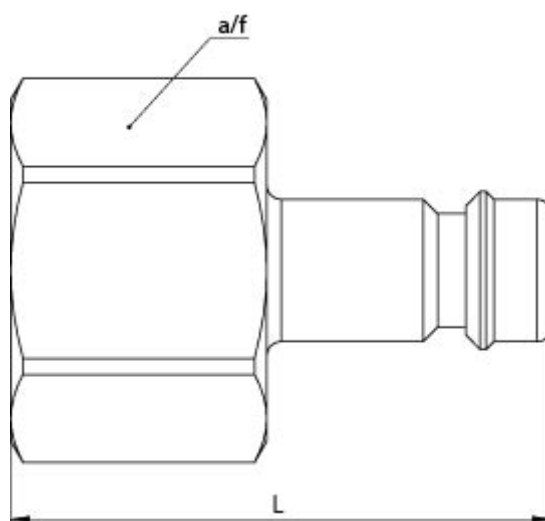

# Data Sheet

Article number: 586244553

Description: Plug for coupling, w. inner R 1/2"  
NW 7.8

## Measures

---

A/F = 24  
Length = 36  
Thread = R 1/2"